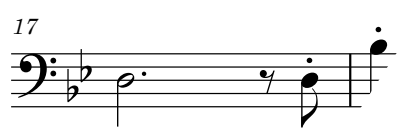

海に見える街

Trombone
(Option for Duet)

♩=104