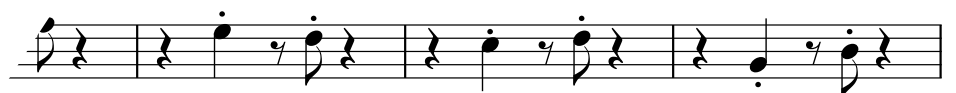

海に見える街

Piano (Full Score)

Tempo: ♩=104

Bassoon

Bassoon (Option for Duet)

Piano

Chords: Cm7, B \flat /D, E \flat

Dynamic: *f*

6 (A)

Chords: Gm, Dm/F, D7, Gm, D7/A

Dynamic: *mf*

17

(B)

Chords: Gm, Gm, Dm/F, E \flat , B \flat /D

Dynamic: *mf*

16

Bassoon

♩=104

25

海に見える街

Bassoon(Option for Duet)

♩=104

25

海に見える街