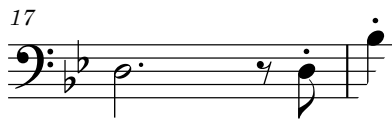

海に見える街

Piano (Full Score)

Tempo: ♩=104

Bassoon

Bassoon (Option for Duet)

Piano

Chords: Cm7, B \flat /D, E \flat

Dynamic: *f*

6 (A)

Chords: Gm, Dm/F, D7, Gm, D7/A

Dynamic: *mf*

17

(B)

Chords: Gm, Gm, Dm/F, E \flat , B \flat /D

Dynamic: *mf*

16

Bassoon

♩=104

25

海に見える街

Bassoon(Option for Duet)

♩=104

25

海に見える街