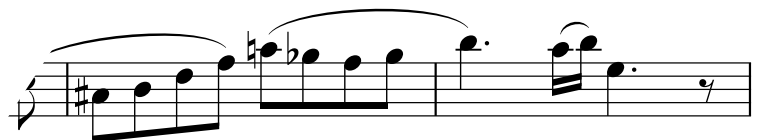

海に見える街

Bassoon

♩=104

25