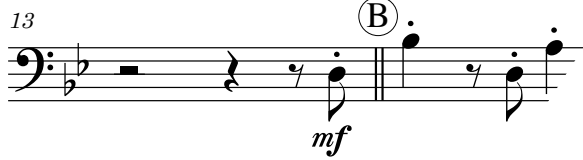

海に見える街

Piano (Full Score)

Tempo: ♩=104

Bassoon

Bassoon (Option for Duet)

Piano

Chords: Cm7, B \flat /D, E \flat

Dynamic: *f*

6 (A)

Chords: Gm, Dm/F, D7, Gm, D7/A

Dynamic: *mf*

17

(B)

Chords: Gm, Gm, Dm/F, E \flat , B \flat /D

Dynamic: *mf*

16

Bassoon

♩=104

25

海に見える街

Bassoon(Option for Duet)

♩=104

25

海に見える街