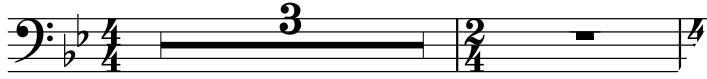

海に見える街

Piano (Full Score)

Tempo: ♩=104

Bassoon

Bassoon (Option for Duet)

Piano

Chords: Cm7, B \flat /D, E \flat

Dynamic: *f*

6 (A)

Chords: Gm, Dm/F, D7, Gm, D7/A

Dynamic: *mf*

17

(B)

Chords: Gm, Gm, Dm/F, E \flat , B \flat /D

Dynamic: *mf*

16

Bassoon

♩=104

25

海に見える街

Bassoon(Option for Duet)

♩=104

25

海に見える街