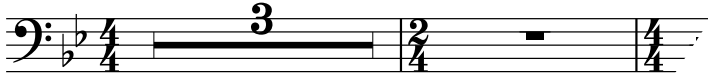

海に見える街

Bassoon

♩=104